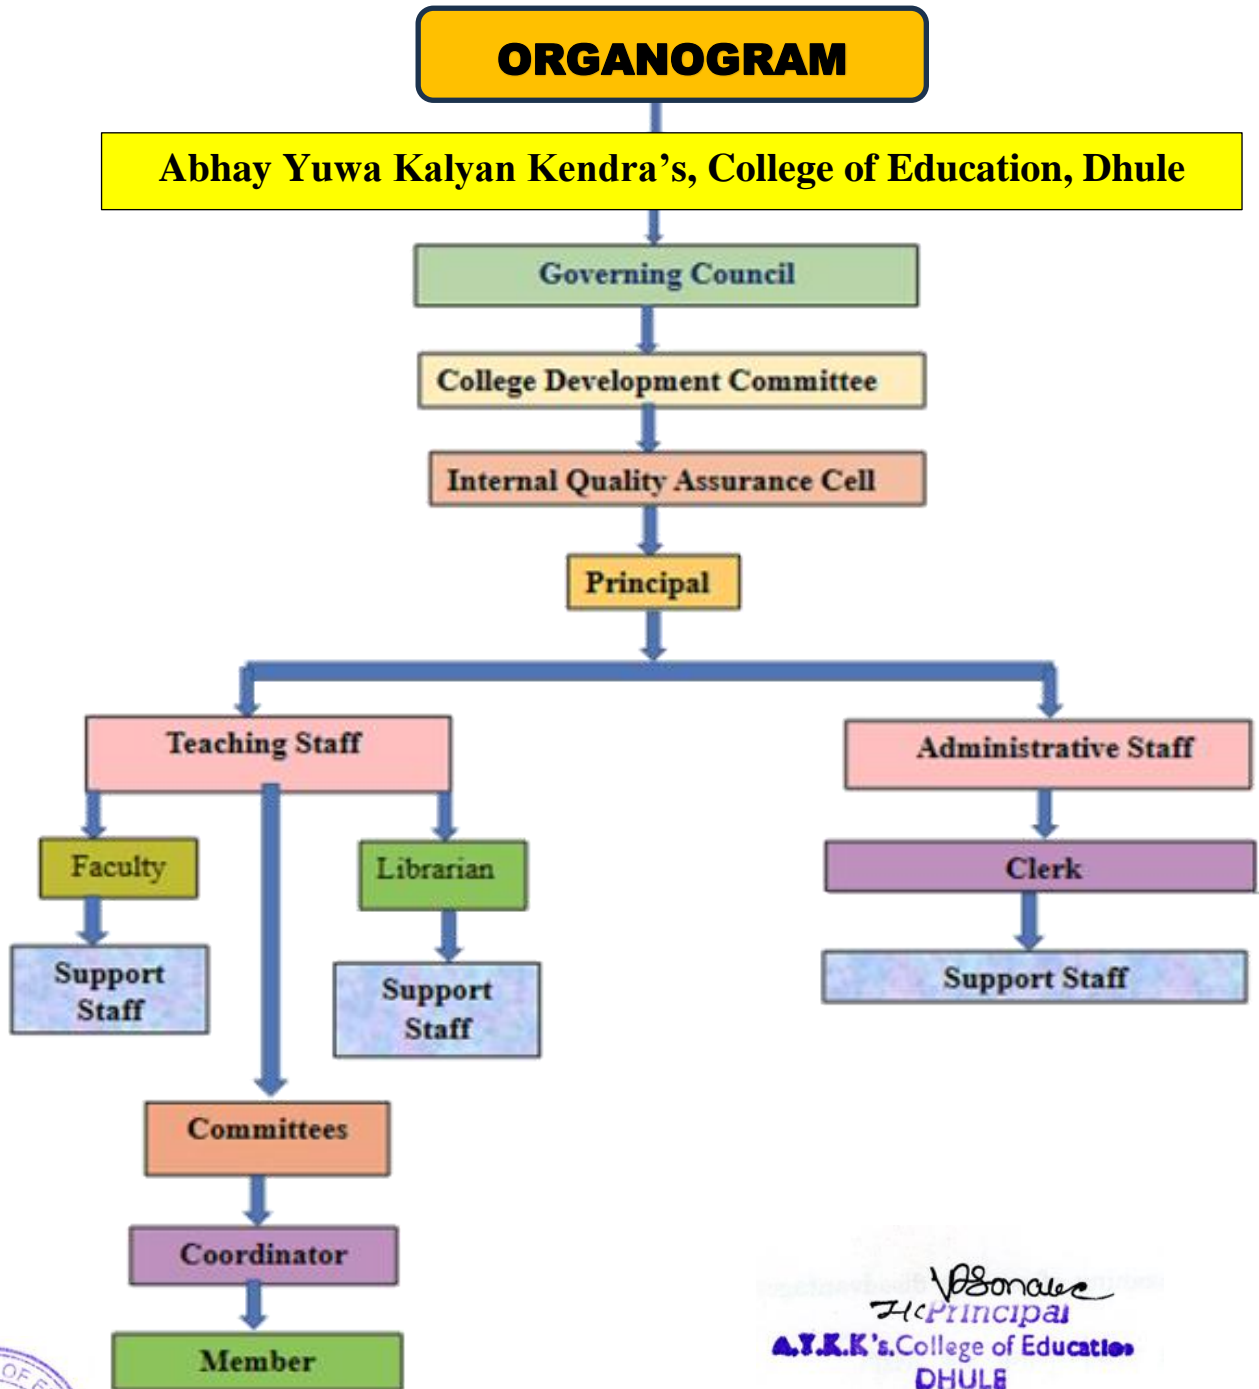

Abhay Yuwa Kalyan Kendra's

COLLEGE OF EDUCATION

New Mumbai Agra Road, Dhule 424004 (Maharashtra) 02562-230010

(Affiliated to K.B.C.N.M.U. Jalgaon)

College Code – 200013

NCTE Code - 113011

6.2.2: The functioning of the institutional bodies is effective and efficient as visible from policies, administrative setup, appointment and service rules, procedures, etc

V. Sonawale
H.C. Principal
A.Y.K.K.'s College of Education
DHULE